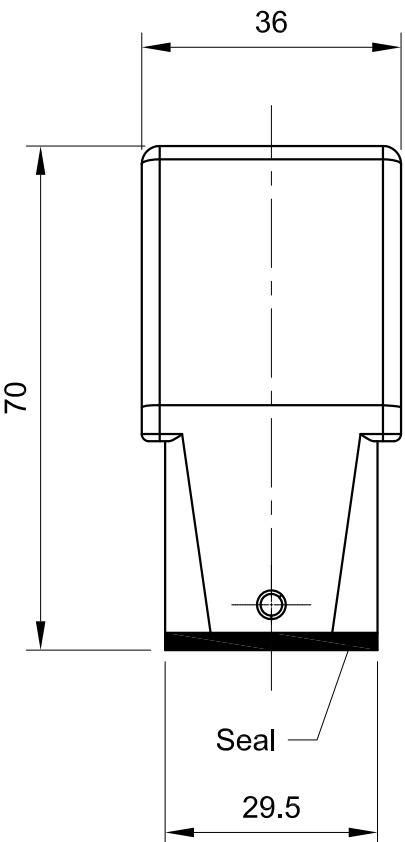

B

B

C

C

D

D

M25x1.5

36

InKonn

70

79.2

Seal

88.2

29.5

 InKonn (Suzhou) Electric Technology Co.,Ltd.	 All Dimensions in mm Original Size DIN A4	Date 2021-05-16	Drawing No. TC3186890	Rev. A00	Scale 1:1
	Type Name HA16-HTE-DB-M25	Part No. 10 01 010 1002	Created by Shuxu Huang	Checked by Yiyi Luo	Page 1/1

1

2

3

4

5

6