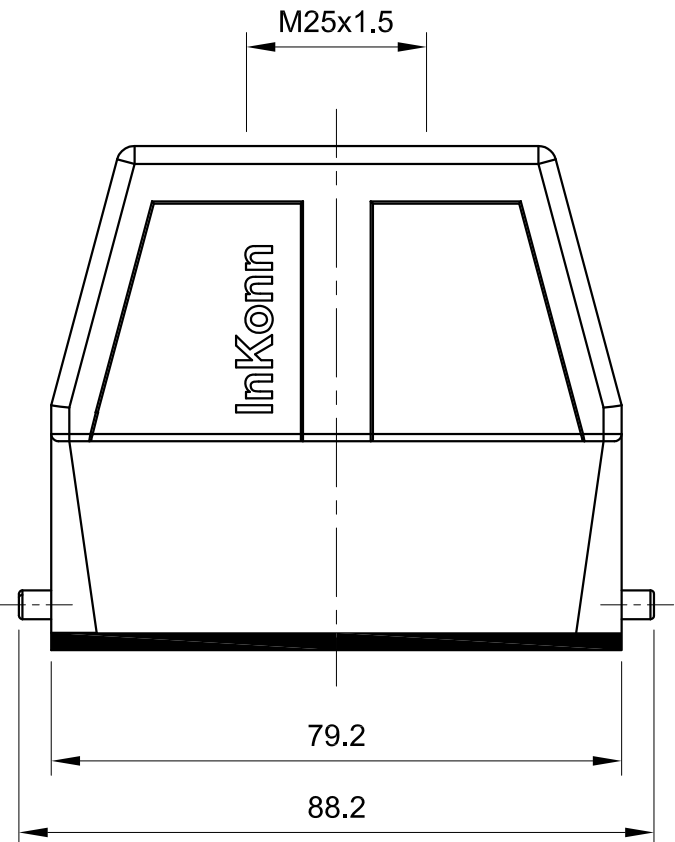

B

B

C

C

D

D

M25x1.5

36

InKonn

70

79.2

Seal

88.2

29.5

 InKonn (Suzhou) Electric Technology Co.,Ltd.	 All Dimensions in mm Original Size DIN A4	Date 2021-05-16	Drawing No. TC3186890	Rev. A00	Scale 1:1
	Type Name HA16-HTE-DB-M25	Part No. 10 01 010 1002	Created by Shuxu Huang	Checked by Yiyi Luo	Page 1/1